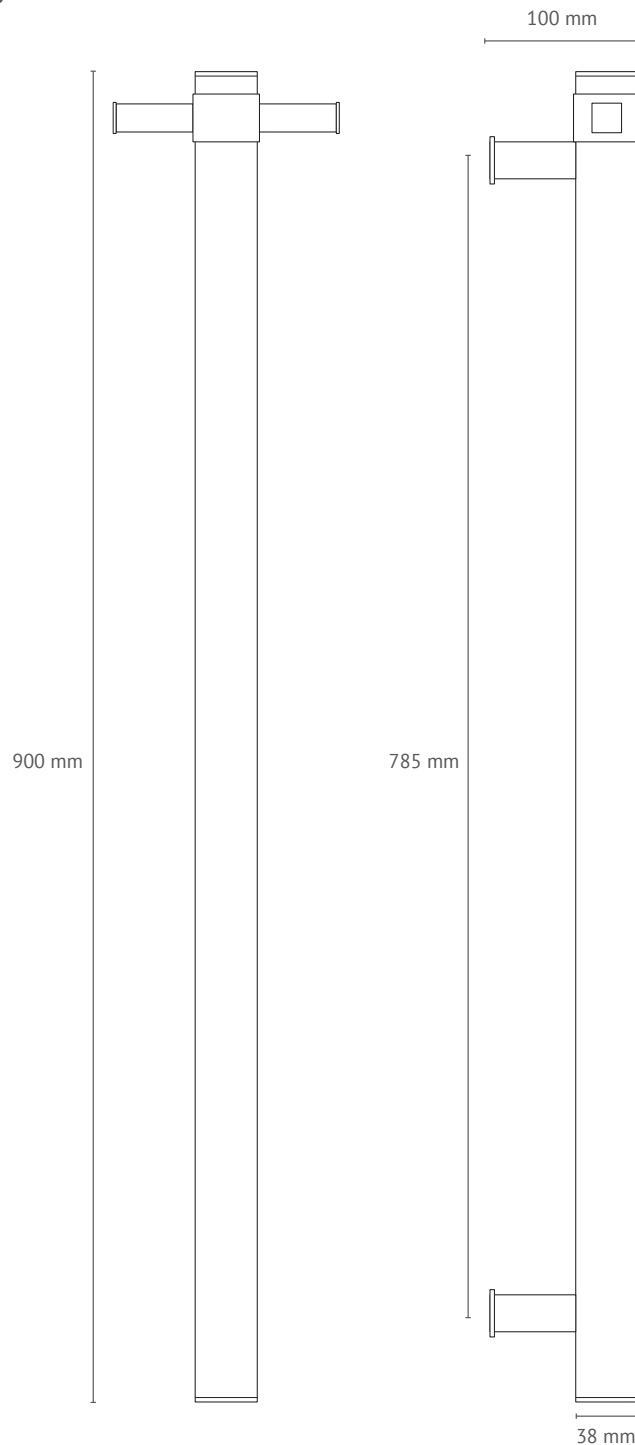

Product dimensions

Care and maintenance

Clean with a soft cloth moistened with warm, mild soapy water. Dry with a soft cloth. Do not use strong cleaners or abrasives as they can damage the finish.